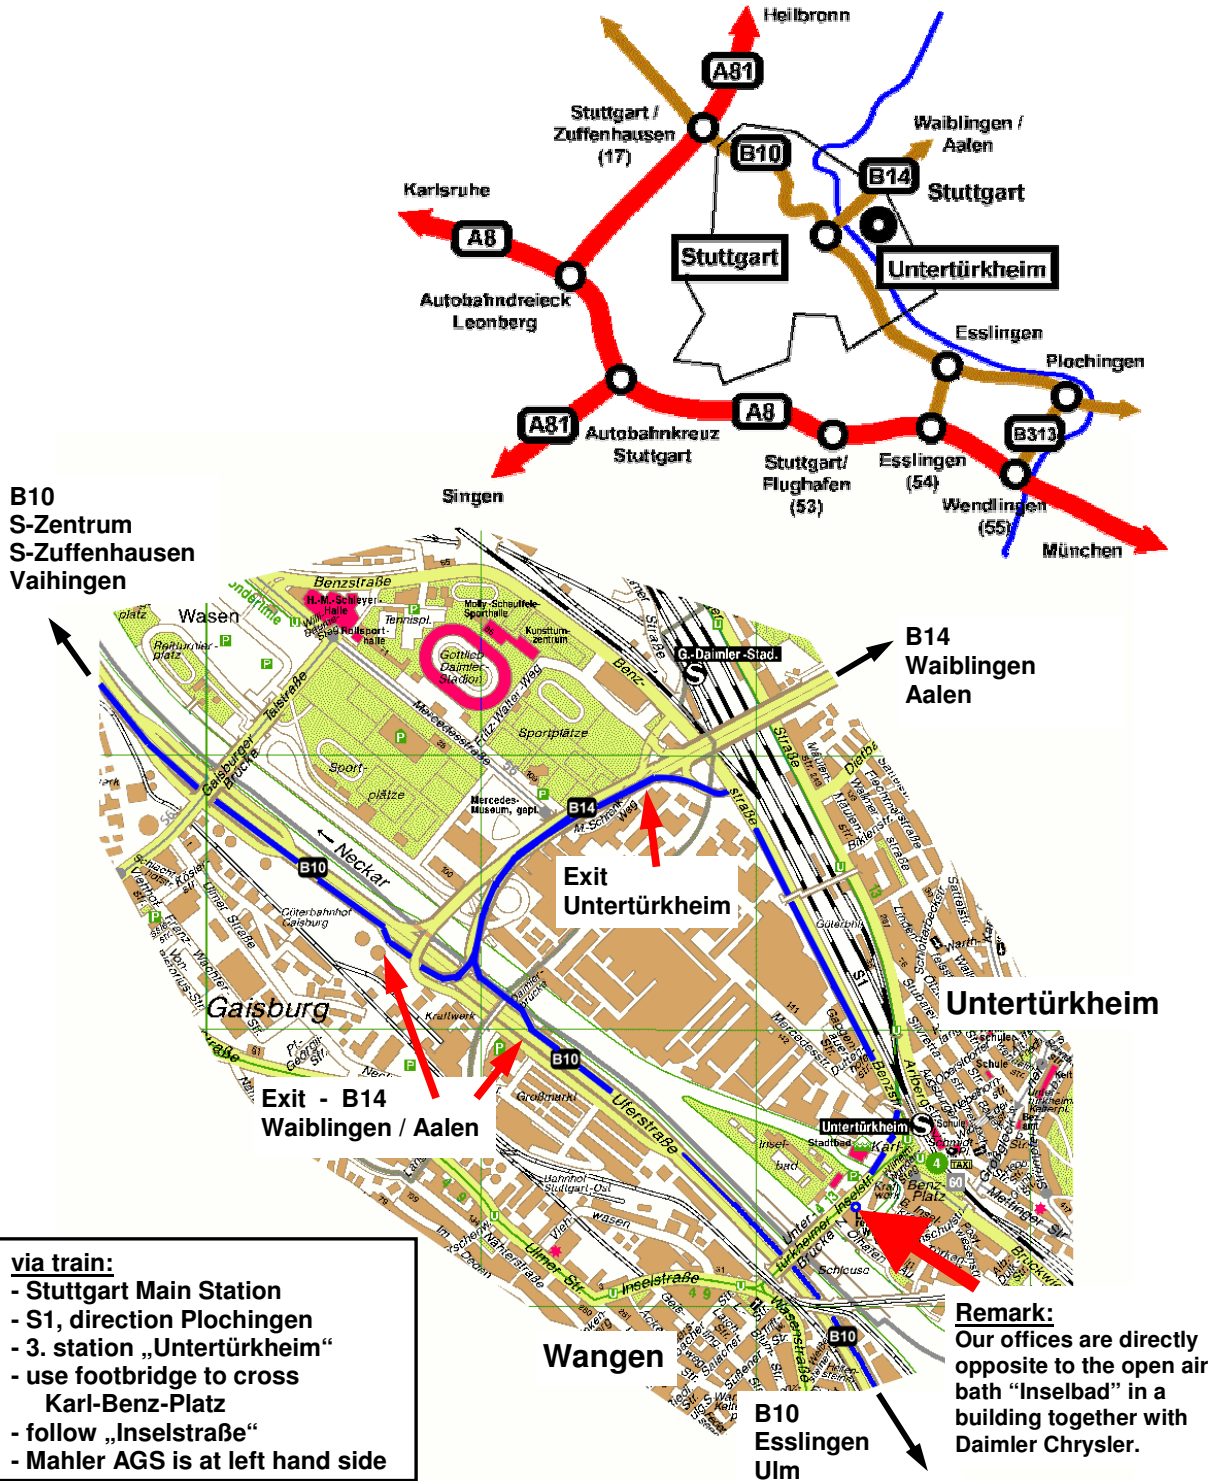

How to find Mahler AGS

via train:

- Stuttgart Main Station
- S1, direction Plochingen
- 3. station „Untertürkheim“
- use footbridge to cross Karl-Benz-Platz
- follow „Inselstraße“
- Mahler AGS is at left hand side

Remark:
 Our offices are directly opposite to the open air bath "Inselbad" in a building together with Daimler Chrysler.